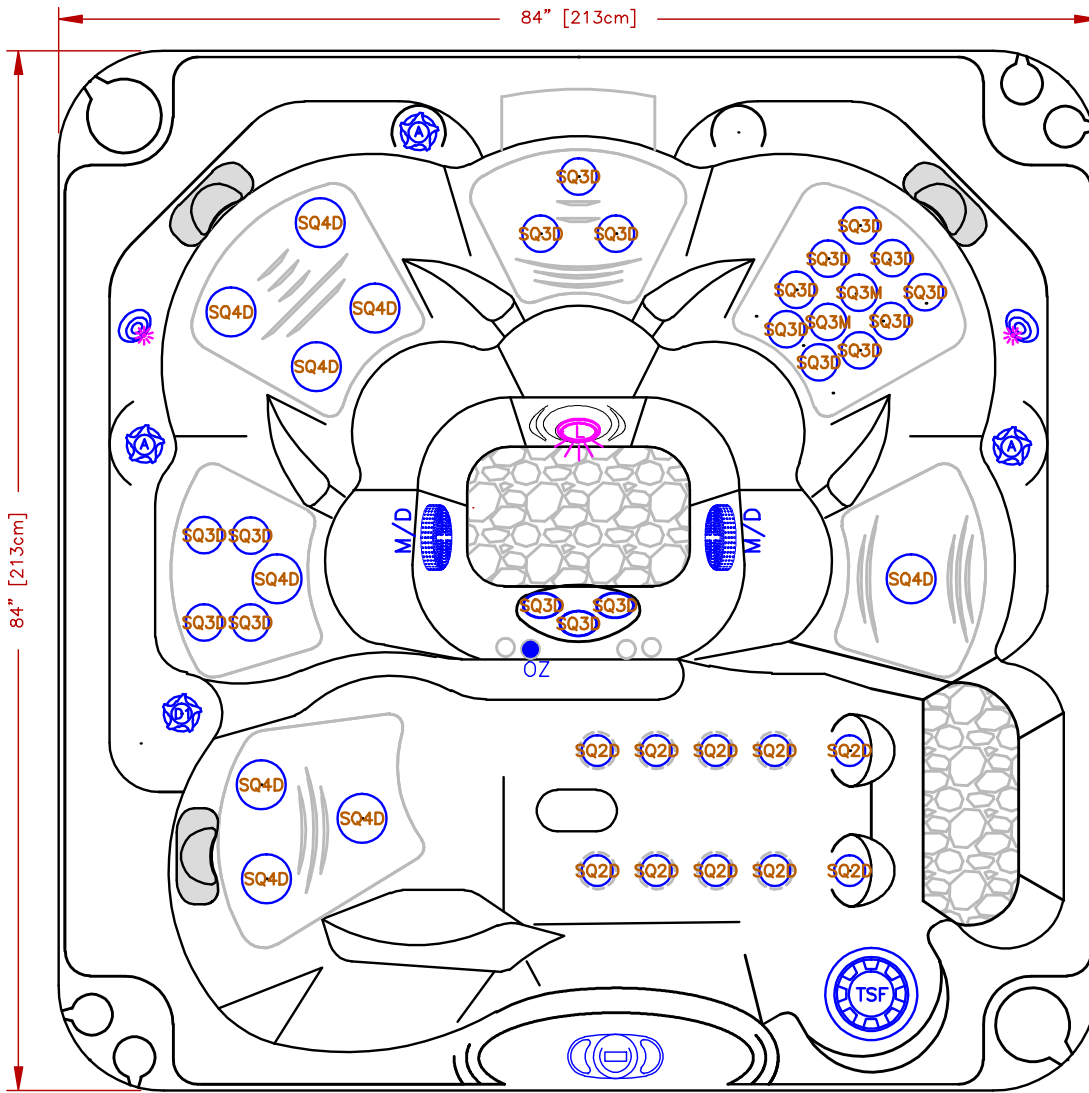

LINE	AMERICAN SPAS
MODEL	GLORY
NUM	AM-740LSi

40 JETS LEGEND

QTY.	SYMB.	DESCRIPTION	PART#
10	SQ2D	EURO DIRECTIONAL,—BLK	PLU29520-011-500
19	SQ3D	MINI JET DIRECTIONAL	PLU29530-111-500
2	SQ3M	MINI-JET MASSAGE	PLU29530-141-500
9	SQ4D	MAXI FLOW DIRECTIONAL	PLU29540-111-500
2	(HS)	HYDRO STREAMER (LED)	
1	(OZ)	HYDROCLEAR™ OZONATOR	
3	(A)	AIR VALVE (STAR FIRE)	
1	(D1)	1 1/2 IN VALVE (HS STAR FIRE)	
2	(M/D)	MAIN DRAIN	
1	(F)	50 SQ.FT. FILTER (SQR) TELEWIEWER	
3	(P)	INFINITY PILLOWS	
1	(CONTROL)	406T TOPSIDE AMERICAN	

SCALE: NONE

SPECIFICATIONS
 DIMENSIONS 84" X 84" X 36"
 213cm X 213cm X 91cm
 WATER CAP. 425 GAL [1,609 L]
 APP. WEIGHT 800 LBS 363 Kg]

TITLE 2019 SPA LINE AMERICAN SPAS AM-740LSi	
DWG NO.	DWG BY J.ORNELAS
DATE 12/03/18	REVISED